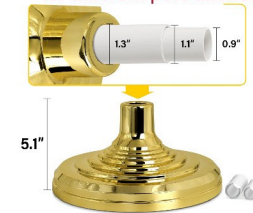

FLAG ACCESSORIES

FLAG STAND, BRACKET
 ROPE & CABLE TIE

Installed on flat wall with screws

REF CODE : FP-AB
ADJUSTABLE BRACKET

Installed on curved pillars with straps

REF CODE : CT-8
REF CODE : CT-10

CABLE TIE 8" & 10"

REF CODE : PE 3

PE ROPE
3MM - WHITE

REF CODE : FP-GB

ROUND ALUMINIUM
GROUND BRACKET
75 CM

REF CODE : FPS
2.35 M (H)

INDOOR FLAG STAND WITH ADJUSTABLE POLE & KNOB

Anti-slip coating
 Can fill with sand
 for added weight

2 pole slips included
 for different pole diameter

NATIONAL DAY
FUN PACK

Hand held Waving Flag
 Hand Clapper
 Whistle
 Tattoo